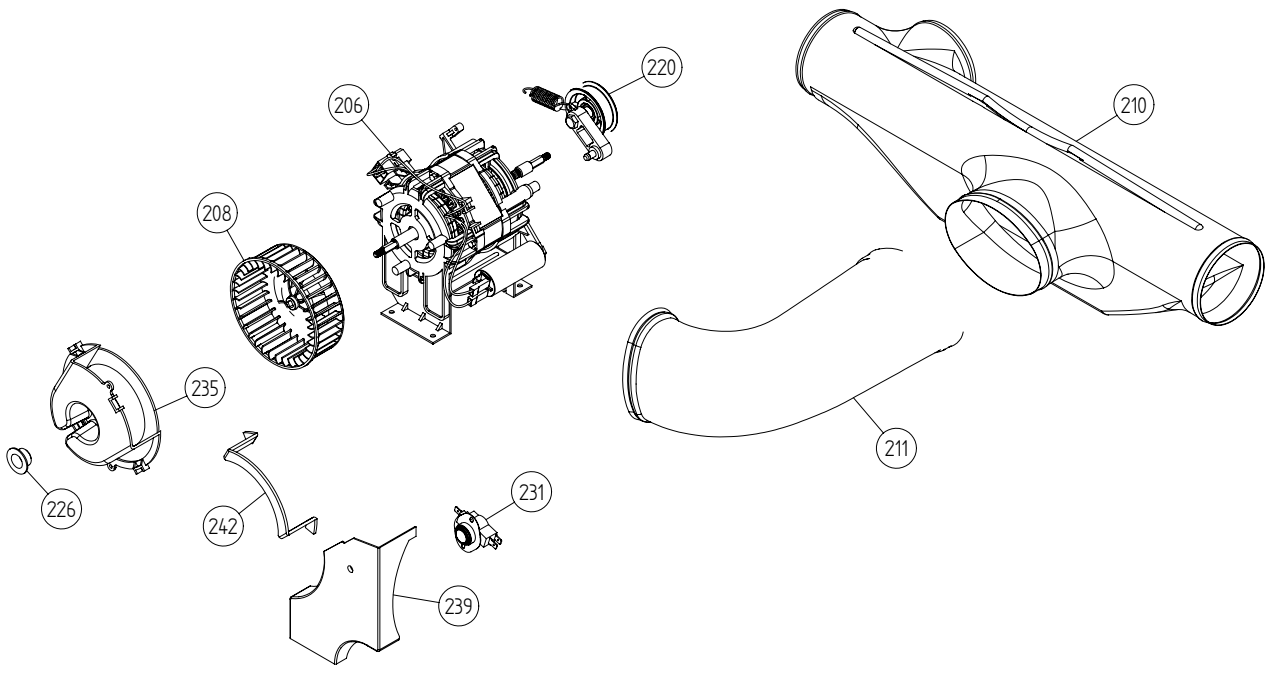

Outer casing

ASKO, T711 US - White #10771110 (TD11A)

Pos	Spare part No.	Description	Qty	Comment
101	8061817-0	Top White W600s T700s	1 Pcs	
101-a	8900338	Screw 20 Torx Self Tapping	3 Pcs	
101-b	8901413	Lock Washer laundry tops	2 Pcs	
103	8064062	Top Cover Strip	1 Pcs	
107	8061763	Clip Front Plate 600700s	2 Pcs	
108	8061916	CABLE HOLDER WMD20	3 Pcs	
112	8061847-0	Front Plate 700 Series	1 Pcs	
112-a	8900338	Screw 20 Torx Self Tapping	2 Pcs	
112-b	8901413	Lock Washer laundry tops	2 Pcs	
114	8064177	Hook Lower Pane	2 Pcs	
114-a	8900338	Screw 20 Torx Self Tapping	2 Pcs	
119	8801247-0	Lower Cover w/Holes	1 Pcs	
127	8052641	Collar Vent Exhaust TD	1 Pcs	
128	8052640-0-UL	LID EXHAUST CANAL WHITE UL4	2 Pcs	
130	8053980	STACKING Bracket ALL TDs Mus	2 Pcs	
132	8064114	Holders Dryer Feet Stacking	1 Pcs	
134	8064196	REAR PANEL OUTER PUNCHED	1 Pcs	
134-a	8900338	Screw 20 Torx Self Tapping	10 Pcs	
136	8061915	Cable Holder T700	1 Pcs	
139	8061618	BASE PAN WMD20	1 Pcs	
140	8059334	Leveling Leg Comp. WMD 20	4 Pcs	
141	8801175-0	Panels left side T700 T760	1 Pcs	
142	8801176-0	Panel R Side w/Hole T700	1 Pcs	

Lower session**ASKO, T711 US - White #10771110 (TD11A)**

Pos	Spare part No.	Description	Qty	Comment
206	8061895	Motor Dryer 700s	1 Pcs	
206-a	8901969	Screw	4 Pcs	
206-b	8054268	Capacitor Dryer Motor 02/05	1 Pcs	
208	8065797	Fan impeller T711	1 Pcs	
210	8052638	TTube w/o Recirc holes	1 Pcs	
211	8052639	Exhaust Canal Bend	1 Pcs	
220	8801214	TENSION ARM W.BALL BEARING	1 Pcs	
226	8061949	Plug Fan TD700 Series	1 Pcs	
231	8065015	THERMOSTAT 53/42	1 Pcs	
231	8001543	TStat 60C 1303 1353 / TD701	1 Pcs	
231-a	8902042	Screw Protective Cover Dryer	1 Pcs	
235	8076330-0	FAN CASING LID UL4	1 Pcs	
235	8061899	Fan Casing Lid T700	1 Pcs	
235-a	8902042	Screw Protective Cover Dryer	2 Pcs	
239	8076948	PROTECTION FAN HOUSE ASM	1 Pcs	
239-a	8902042	Screw Protective Cover Dryer	1 Pcs	
242	8064184	SEALING COVER FAN HOUSE	1 Pcs	