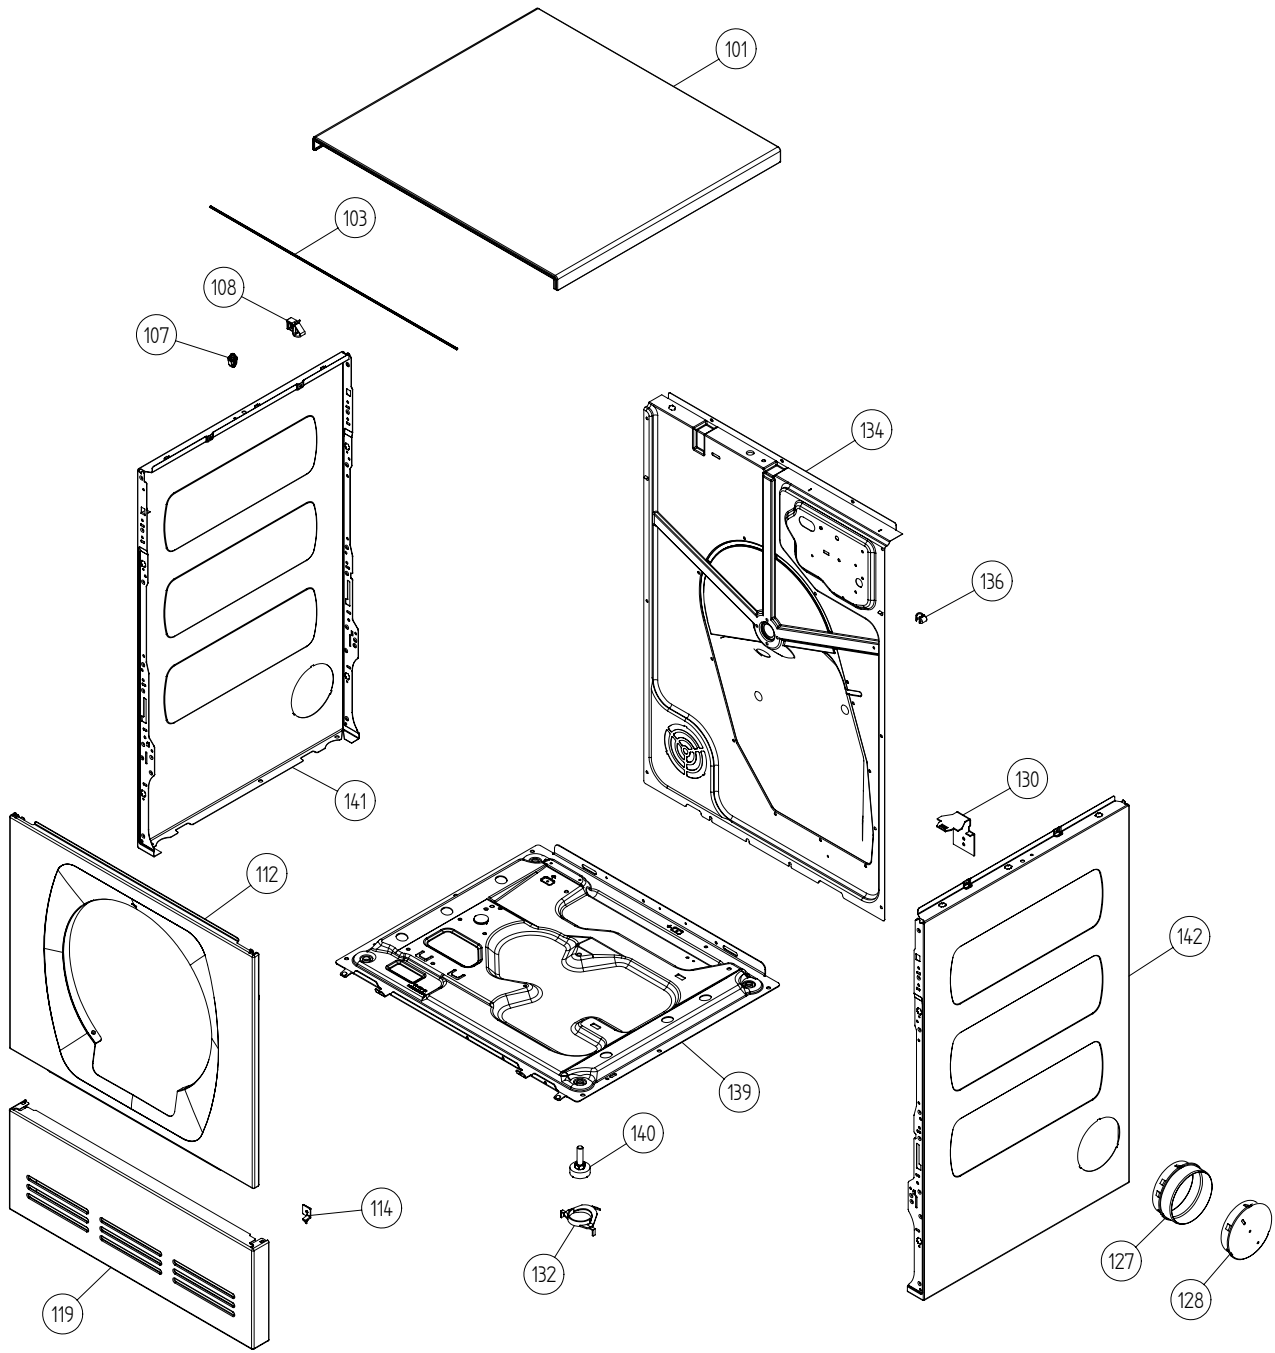

Outer casing

ASKO, T711 US - White #10771110 (TD11A)

Pos	Spare part No.	Description	Qty	Comment
101	8061817-0	Top White W600s T700s	1 Pcs	
101-a	8900338	Screw 20 Torx Self Tapping	3 Pcs	
101-b	8901413	Lock Washer laundry tops	2 Pcs	
103	8064062	Top Cover Strip	1 Pcs	
107	8061763	Clip Front Plate 600700s	2 Pcs	
108	8061916	CABLE HOLDER WMD20	3 Pcs	
112	8061847-0	Front Plate 700 Series	1 Pcs	
112-a	8900338	Screw 20 Torx Self Tapping	2 Pcs	
112-b	8901413	Lock Washer laundry tops	2 Pcs	
114	8064177	Hook Lower Pane	2 Pcs	
114-a	8900338	Screw 20 Torx Self Tapping	2 Pcs	
119	8801247-0	Lower Cover w/Holes	1 Pcs	
127	8052641	Collar Vent Exhaust TD	1 Pcs	
128	8052640-0-UL	LID EXHAUST CANAL WHITE UL4	2 Pcs	
130	8053980	STACKING Bracket ALL TDs Mus	2 Pcs	
132	8064114	Holders Dryer Feet Stacking	1 Pcs	
134	8064196	REAR PANEL OUTER PUNCHED	1 Pcs	
134-a	8900338	Screw 20 Torx Self Tapping	10 Pcs	
136	8061915	Cable Holder T700	1 Pcs	
139	8061618	BASE PAN WMD20	1 Pcs	
140	8059334	Leveling Leg Comp. WMD 20	4 Pcs	
141	8801175-0	Panels left side T700 T760	1 Pcs	
142	8801176-0	Panel R Side w/Hole T700	1 Pcs	

Lower session**ASKO, T711 US - White #10771110 (TD11A)**

Pos	Spare part No.	Description	Qty	Comment
206	8061895	Motor Dryer 700s	1 Pcs	
206-a	8901969	Screw	4 Pcs	
206-b	8054268	Capacitor Dryer Motor 02/05	1 Pcs	
208	8065797	Fan impeller T711	1 Pcs	
210	8052638	TTube w/o Recirc holes	1 Pcs	
211	8052639	Exhaust Canal Bend	1 Pcs	
220	8801214	TENSION ARM W.BALL BEARING	1 Pcs	
226	8061949	Plug Fan TD700 Series	1 Pcs	
231	8065015	THERMOSTAT 53/42	1 Pcs	
231	8001543	TStat 60C 1303 1353 / TD701	1 Pcs	
231-a	8902042	Screw Protective Cover Dryer	1 Pcs	
235	8076330-0	FAN CASING LID UL4	1 Pcs	
235	8061899	Fan Casing Lid T700	1 Pcs	
235-a	8902042	Screw Protective Cover Dryer	2 Pcs	
239	8076948	PROTECTION FAN HOUSE ASM	1 Pcs	
239-a	8902042	Screw Protective Cover Dryer	1 Pcs	
242	8064184	SEALING COVER FAN HOUSE	1 Pcs	